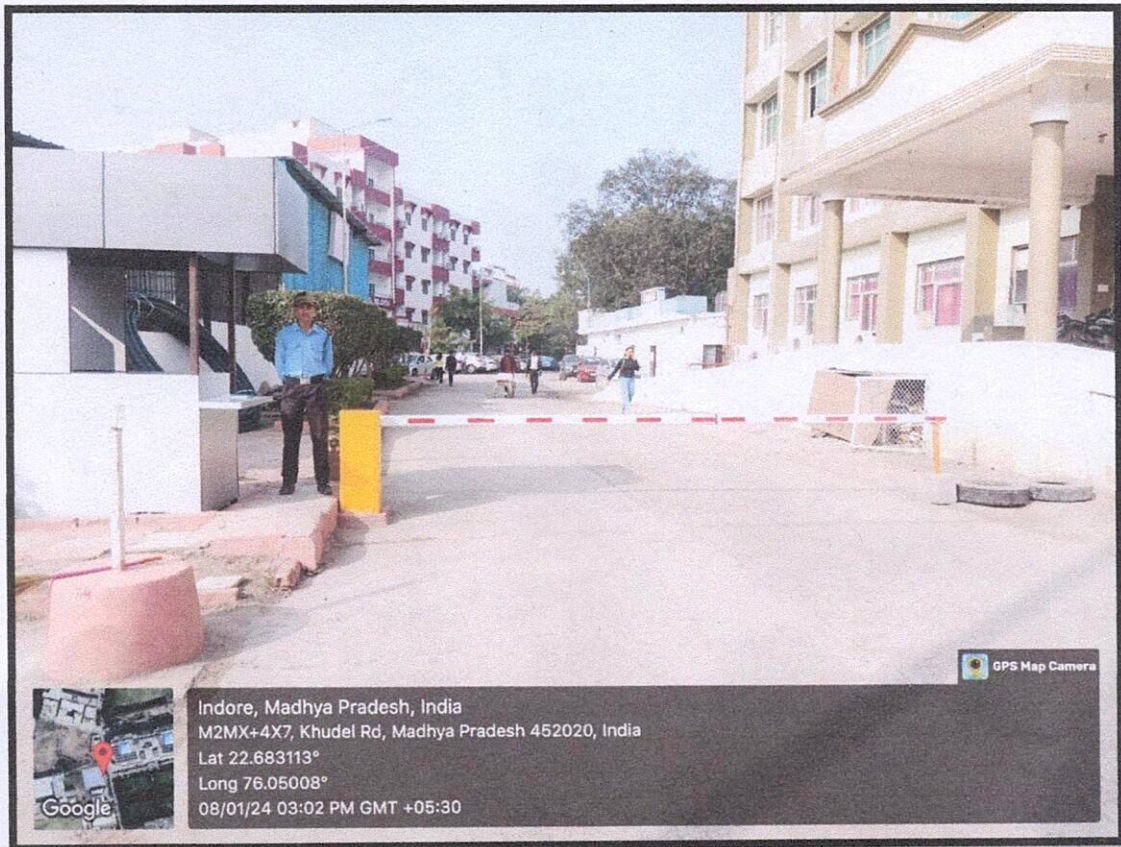

Malwanchal University Indore (M.P.)

Restricted entry of Automobiles:

Entry Gate

Exit Gate

Seetha
(Registrar)
Malwanchal University
Indore (M.P.)

Security checks Security checks point in the campus premises:

Separate Motorcycle Parking

Sothwal
Registrar
Malwanchal University
Indore (M.P.)

Separate Bus Parking

Pedestrian Friendly Pathways:

Sochal
 Registrar
 Mahwanchal University
 Indore (M.P.)

Ban on the use of plastics: