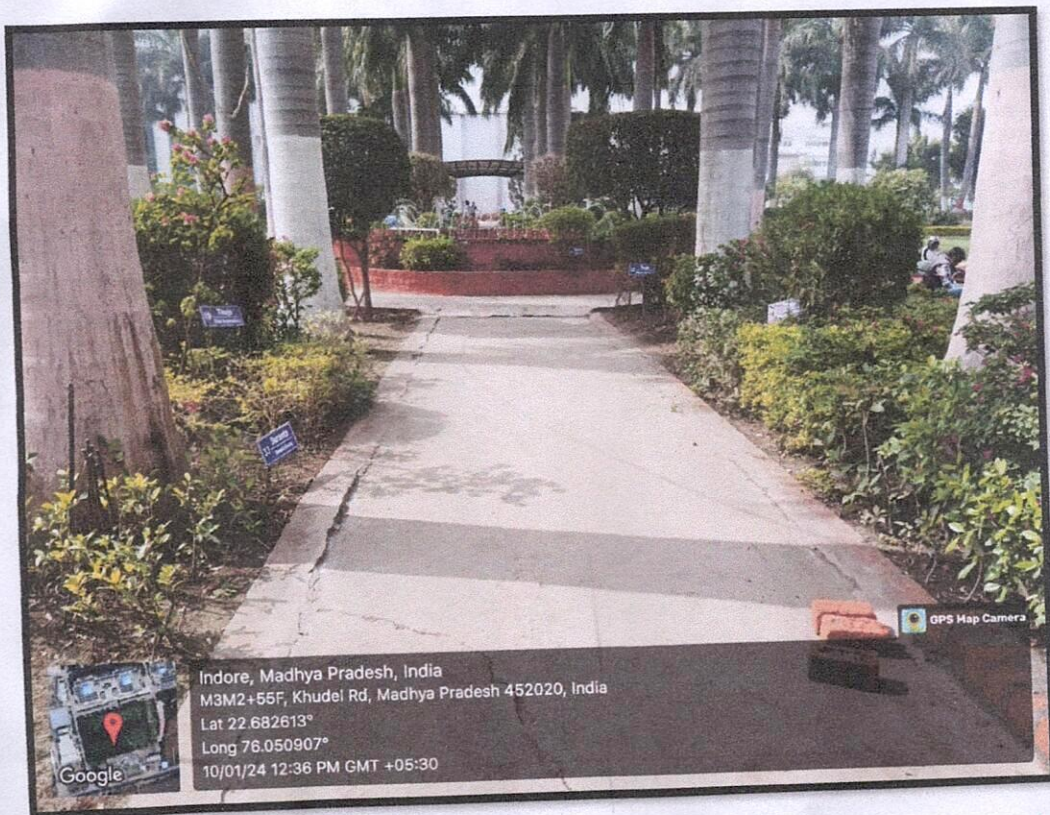

Malwanchal University Indore (M.P.)

Restricted entry of Automobiles:

Entry Gate

Exit Gate

Seetha
(Registrar)
Malwanchal University
Indore (M.P.)

Security checks Security checks point in the campus premises:

Plastic ban poster displayed in prominent areas

Doctor
Registrar
Malwanchal University
Indore (M.P.)

Landscaping with trees and plants:

Herbal Garden

Sodhoni
Registrar
Maharaja University
Indore (M.P.)

Fountains in the Garden